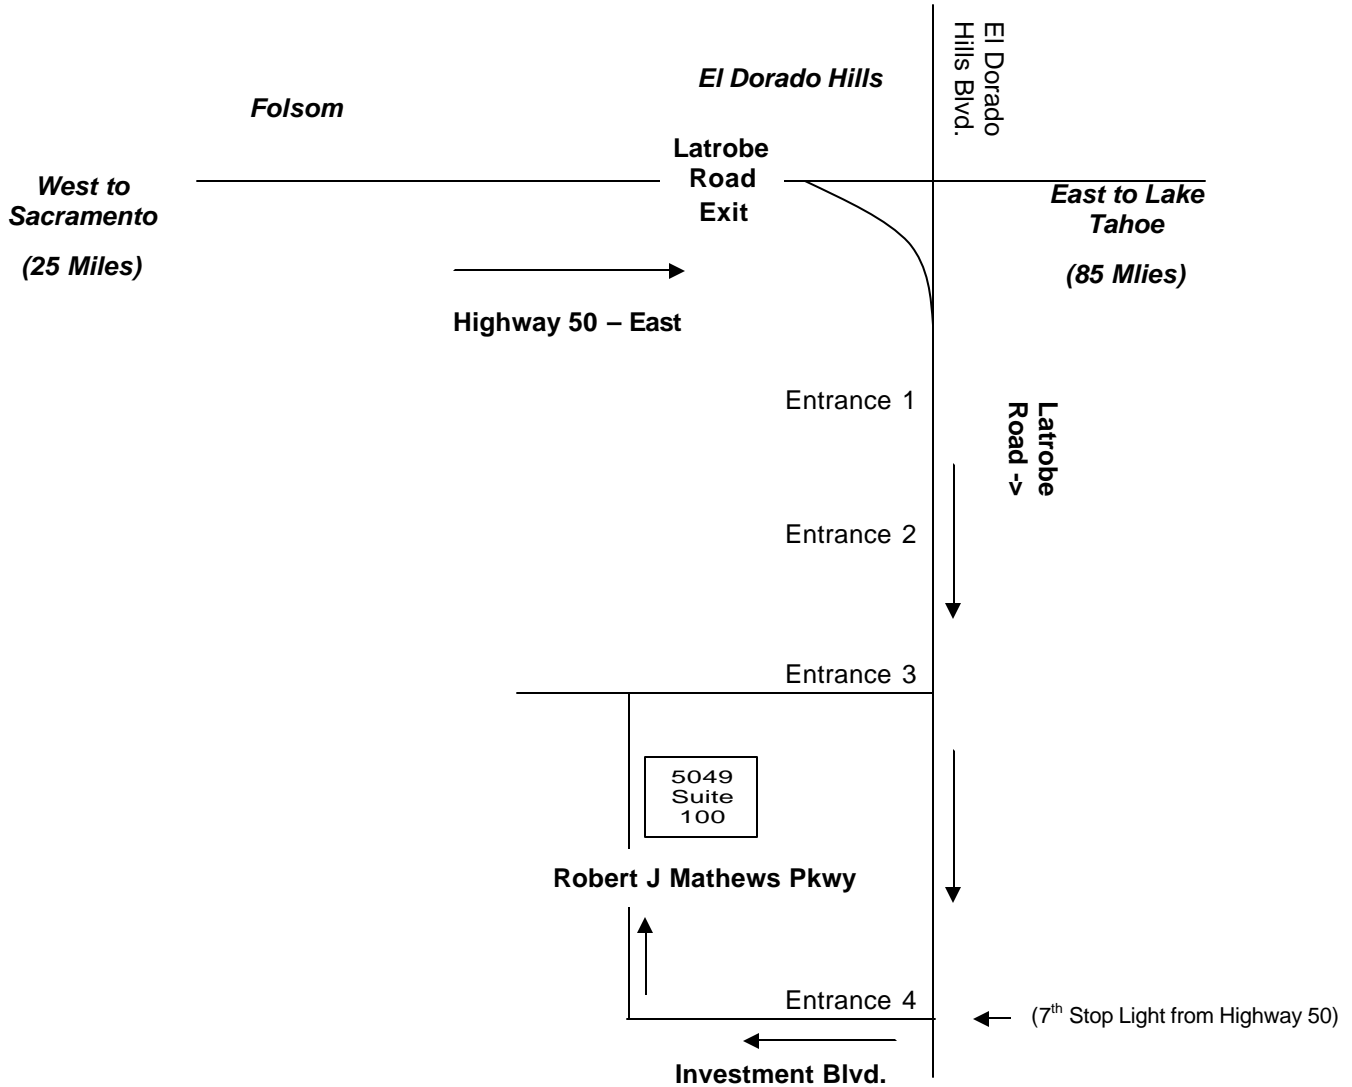

5049 Robert J Mathews Parkway, Suite 100 El Dorado Hills, California 95762, Office.916.939.4065

1. From Sacramento take Hwy 50 East to El Dorado Hills. Take the 'Latrobe Road' Exit
2. Turn RIGHT onto Latrobe Road (South). Proceed South for approximately 3 ½ miles.
3. Turn RIGHT onto Investment Blvd., when you see business park 'Entrance 4'.
4. Take first RIGHT onto Robert J. Mathews Parkway.
5. Travel approximately ¼ mile, we are a one story building on the RIGHT.
6. Turn RIGHT into the parking lot, we are Suite 100 – the DataMAX Software Group, Inc..